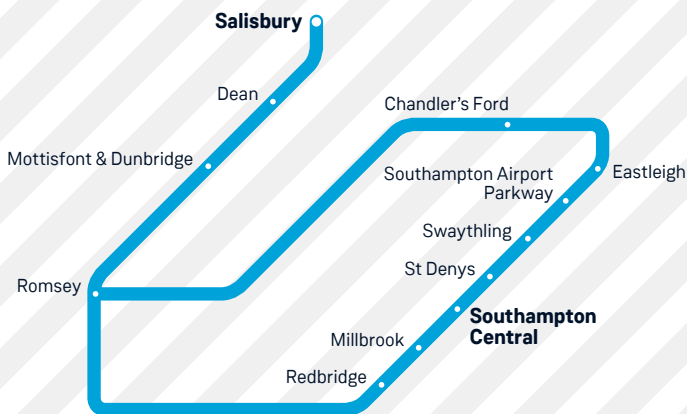

## Romsey to Salisbury via Eastleigh and Southampton Central

## Your timetable

This pocket timetable shows train services between Romsey, Chandler's Ford, Eastleigh, Southampton Airport Parkway, Swaythling, St Denys, Southampton Central, Millbrook, Redbridge, Romsey, Mottisfont & Dunbridge, Dean and Salisbury.