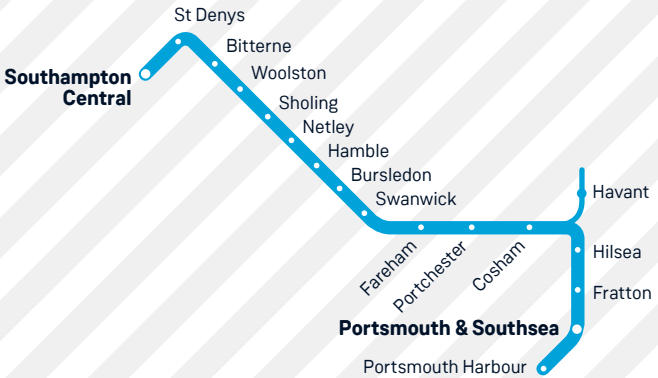

26

Portsmouth to Southampton Central

Train times

9 December 2018 to 18 May 2019

South Western
Railway

Your timetable

This pocket timetable shows train services between Portsmouth, Fareham and Southampton Central. Also trains between Havant and Southampton Central.

If you travel to or from a station within the penalty fares area without a valid ticket, you may be liable for a penalty fare of £20 or twice the single fare to the next station at which your train stops (whichever is higher). You will then be required to buy a ticket for the remainder of the journey.