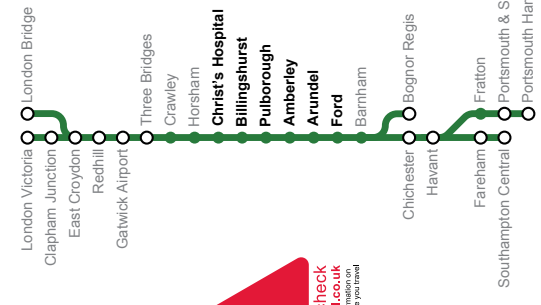

Southampton and Portsmouth to London via Horsham

Train times From 9 December 2018 to 18 May 2019

Contact us southernrailway.com/contactus

Train time information 03457 48 49 50 nationalrail.co.uk

Buy online Buy tickets nationwide at southernrailway.com @SouthernRailUK

On Track App

Train information at your fingertips: southernrailway.com/lapp

CI-TT28-1812

Mondays to Fridays

Table of train times for Monday to Friday, listing stations from London Victoria to Southampton Central with departure and arrival times.

Table of train times for Monday to Friday, listing stations from London Victoria to Southampton Central with departure and arrival times.

Table of train times for Monday to Friday, listing stations from London Victoria to Southampton Central with departure and arrival times.